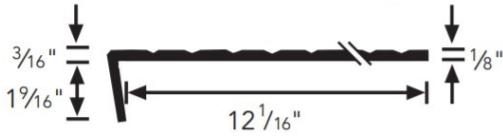

#620D Diamond Pattern Design

Square nose diamond design

- Length: 36" to 108"
- Depth: 12-1/16" nominal from inside of nose
- Thickness: 3/16" tapering to 1/8"
- Nose length: 1-9/16"
- Nose Thickness: 1/8"
- Tapered Nose: Yes
- Adjustable Nose: Yes

PACKAGING:

- No. per carton: 6 per carton up to 72", 4 per carton for lengths greater than six feet
- Wt. per lin. ft.: 2.25 lbs/lf

Round nose diamond design

- Length: 36" to 72"
- Depth: 12-5/16" nominal from inside of nose
- Thickness: 1/4" tapering to 3/16"
- Nose length: 1-3/8"
- Nose Thickness: 7/64"
- Tapered Nose: No
- Adjustable Nose: No

PACKAGING:

- No. per carton: 6
- Wt. per lin. ft.: 2.25 lbs/lf

#644 Diamond Design Landing Tile

- Size: 27" x 27" (68.6 cm x 68.6 cm)
- Overall thickness: 3/16"
- Packaging:
- No. per carton: 6
- Wt. per carton: 47 lbs
- Sq. ft. per carton: 30