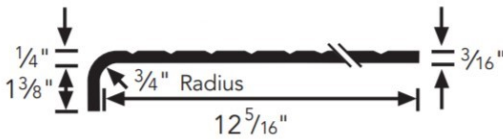

#620D Diamond Pattern Design

Square nose diamond design

- Length: 36" to 108"
- Depth: 12-1/16" nominal from inside of nose
- Thickness: 3/16" tapering to 1/8"
- Nose length: 1-9/16"
- Nose Thickness: 1/8"
- Tapered Nose: Yes
- Adjustable Nose: Yes

PACKAGING:

- No. per carton: 6 per carton up to 72", 4 per carton for lengths greater than six feet
- Wt. per lin. ft.: 2.25 lbs/lf

Round nose diamond design

- Length: 36" to 72"
- Depth: 12-5/16" nominal from inside of nose
- Thickness: 1/4" tapering to 3/16"
- Nose length: 1-3/8"
- Nose Thickness: 7/64"
- Tapered Nose: No
- Adjustable Nose: No

PACKAGING:

- No. per carton: 6
- Wt. per lin. ft.: 2.25 lbs/lf

#644 Diamond Design Landing Tile

- Size: 27" x 27" (68.6 cm x 68.6 cm)
- Overall thickness: 3/16"
- Packaging:
- No. per carton: 6
- Wt. per carton: 47 lbs
- Sq. ft. per carton: 30