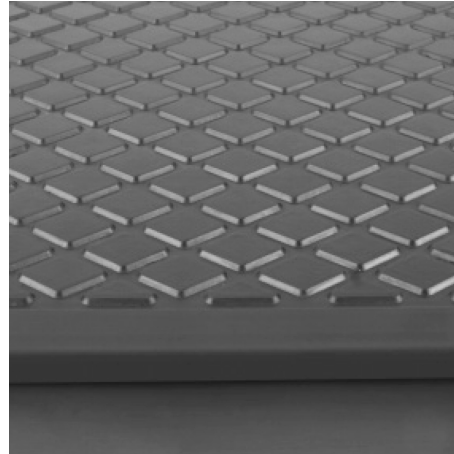

Round nose diamond design

- Length: 36" to 72"
- Depth: 12-5/16" nominal from inside of nose
- Thickness: 1/4" tapering to 3/16"
- Nose length: 1-3/8"
- Nose Thickness: 7/64"
- Tapered Nose: No
- Adjustable Nose: No

PACKAGING:

- No. per carton: 6
- Wt. per lin. ft.: 2.25 lbs/lf

#644 Diamond Design Landing Tile

- Size: 27" x 27" (68.6 cm x 68.6 cm)
- Overall thickness: 3/16"
- Packaging:
- No. per carton: 6
- Wt. per carton: 47 lbs
- Sq. ft. per carton: 30