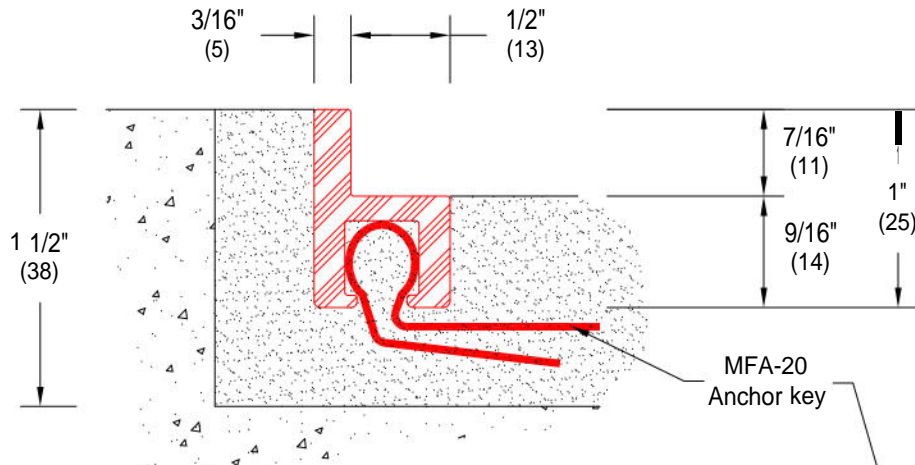

RF-14 H Aluminum Recessed Frame

Features:

- Use for EM-800, EM-650, or other 3/8" through 5/8" (16) thick mats
- Extruded aluminum alloy 6063-T5
- Stock length: 16'-6" (5029)
- Weight: 0.4 lbs / lf

Installation Options:

- Recessed, cast in place

Standard Finishes:

- Mill Finish
- Clear anodized
- Medium bronze anodized
- Black anodized